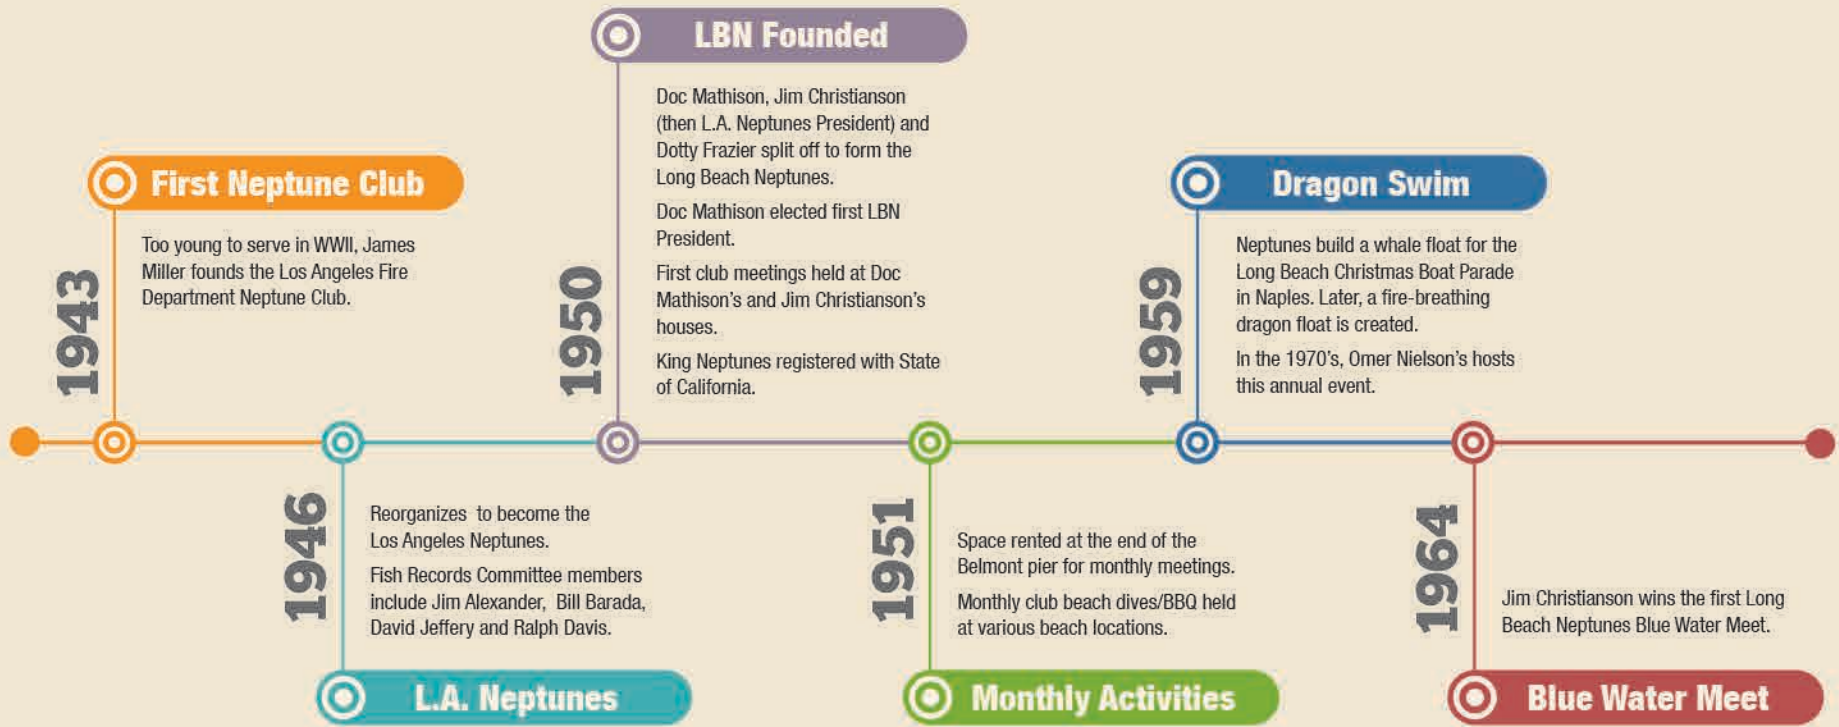

EARLY History of the Long Beach Neptunes

20,000 Leagues
LONG BEACH NEPTUNES